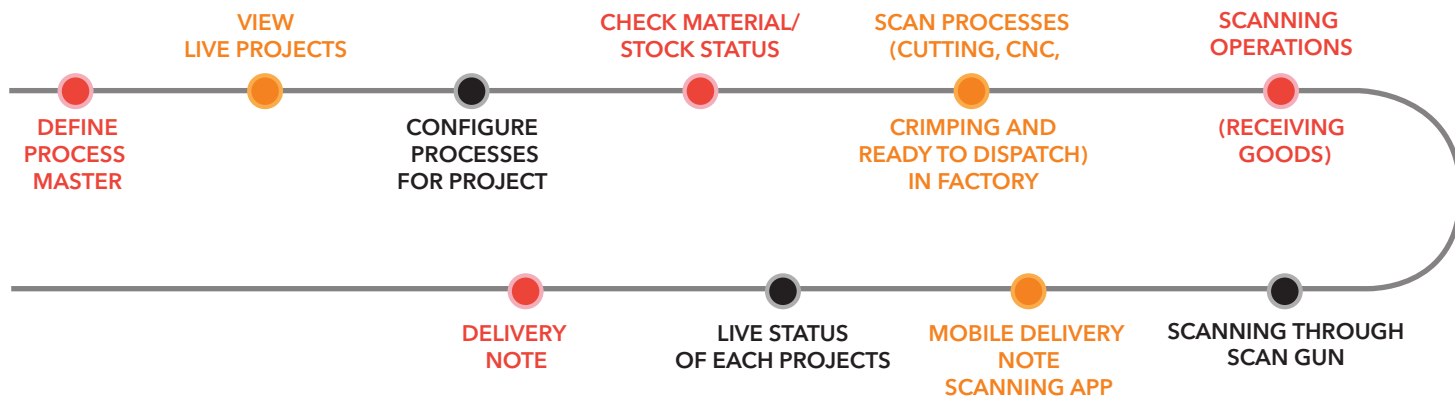

Maintain your project schedule by closely monitoring and tracking ongoing projects

PROCUREMENT

Manage complex orders and a vast volume of transactions in an efficient manner

STOCK CONTROL

Automate your inventory, define it's criteria and set priorities for the products

PRODUCTIVITY TRACKING

Track production to manage timely delivery

BARCODE SCANNING

Scan barcodes from a mobile device at all the stages of production

EMAIL PROCUREMENT

Auto generate purchase orders and email to suppliers directly from the ERP

DWERP Features & Functionalities

CRM/BDL

QUOTATION

PROJECT

PROCUREMENT/ PURCHASE ORDER

DWERP Features & Functionalities

STOCK CONTROL

PRODUCTION TRACKING

DELIVERY NOTE

MOBILE SCANNING APP

INVOICE

Live Dashboard at a Glance

Business Intelligence

In the world of fenestration, precision and efficiency drive success. Introducing DW-ERP – your comprehensive solution for a window into improved business management.