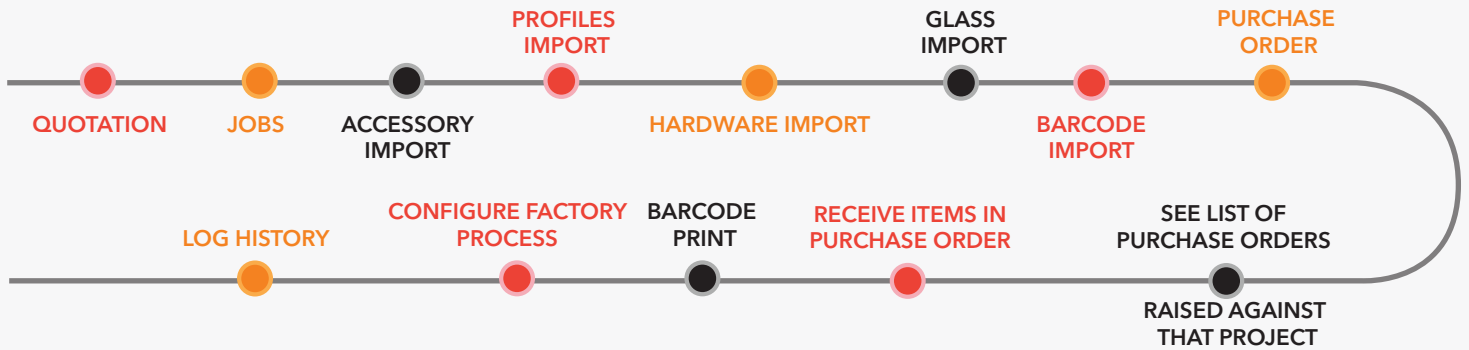

PRODUCTIVITY TRACKING

Track production to manage timely delivery

BARCODE SCANNING

Scan barcodes from a mobile device at all the stages of production

EMAIL PROCUREMENT

Auto generate purchase orders and email to suppliers directly from the ERP

DWERP Features & Functionalities

CRM/BDL

QUOTATION

PROJECT

PROCUREMENT/ PURCHASE ORDER

DWERP Features & Functionalities

STOCK CONTROL

PRODUCTION TRACKING

DELIVERY NOTE

MOBILE SCANNING APP

INVOICE

Live Dashboard at a Glance

Business Intelligence

In the world of fenestration, precision and efficiency drive success. Introducing DW-ERP – your comprehensive solution for a window into improved business management.