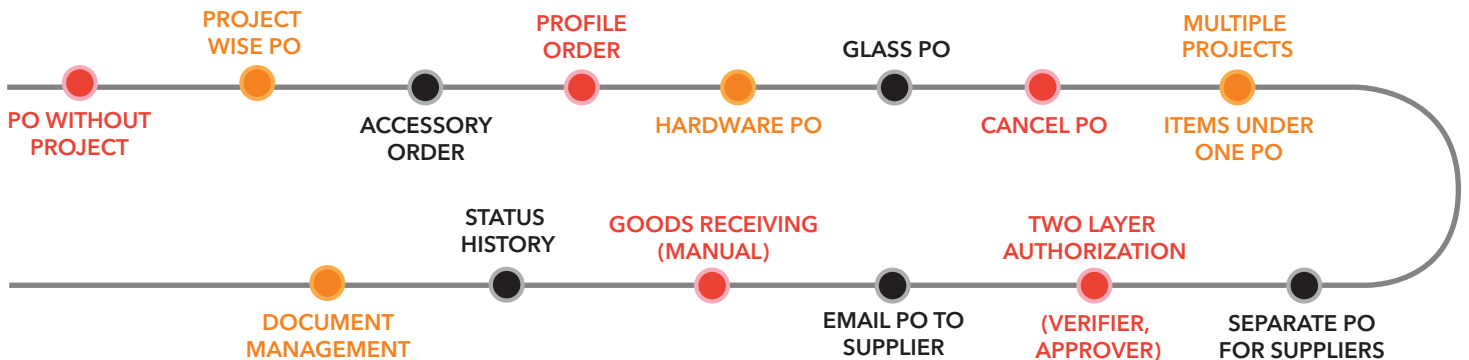

Maintain your project schedule by closely monitoring and tracking ongoing projects

PROCUREMENT

Manage complex orders and a vast volume of transactions in an efficient manner

STOCK CONTROL

Automate your inventory, define it's criteria and set priorities for the products

PRODUCTIVITY TRACKING

Track production to manage timely delivery

BARCODE SCANNING

Scan barcodes from a mobile device at all the stages of production

EMAIL PROCUREMENT

Auto generate purchase orders and email to suppliers directly from the ERP

DWERP Features & Functionalities

CRM/BDL

QUOTATION

PROJECT

PROCUREMENT/ PURCHASE ORDER

DWERP Features & Functionalities

STOCK CONTROL

PRODUCTION TRACKING

DELIVERY NOTE

MOBILE SCANNING APP

INVOICE

Live Dashboard at a Glance

Business Intelligence

In the world of fenestration, precision and efficiency drive success. Introducing DW-ERP – your comprehensive solution for a window into improved business management.