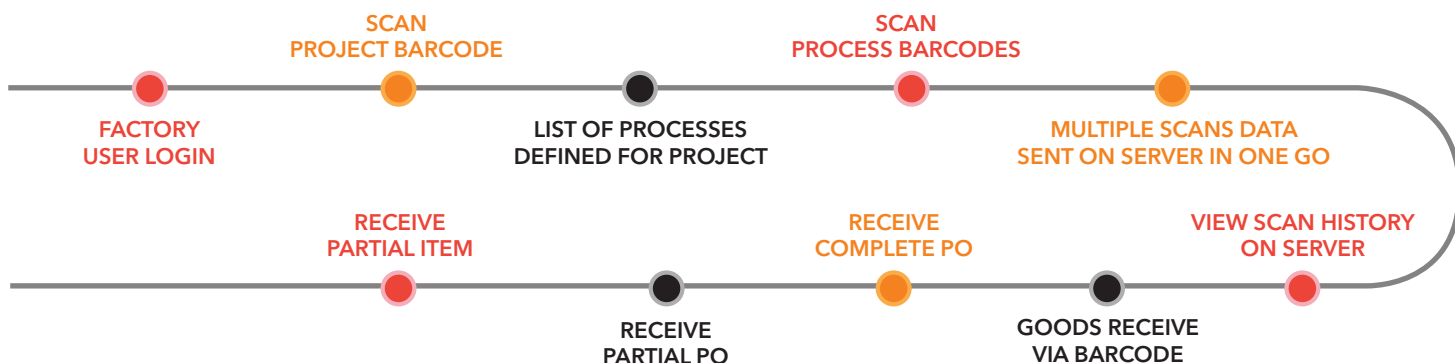

PRODUCTIVITY TRACKING

Track production to manage timely delivery

BARCODE SCANNING

Scan barcodes from a mobile device at all the stages of production

EMAIL PROCUREMENT

Auto generate purchase orders and email to suppliers directly from the ERP

DWERP Features & Functionalities

CRM/BDL

QUOTATION

PROJECT

PROCUREMENT/ PURCHASE ORDER

DWERP Features & Functionalities

STOCK CONTROL

PRODUCTION TRACKING

DELIVERY NOTE

MOBILE SCANNING APP

INVOICE

Live Dashboard at a Glance

Business Intelligence

In the world of fenestration, precision and efficiency drive success. Introducing DW-ERP – your comprehensive solution for a window into improved business management.