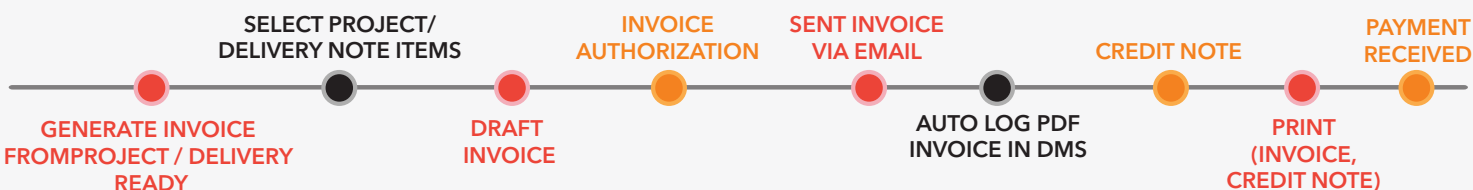

PRODUCTIVITY TRACKING

Track production to manage timely delivery

BARCODE SCANNING

Scan barcodes from a mobile device at all the stages of production

EMAIL PROCUREMENT

Auto generate purchase orders and email to suppliers directly from the ERP

DWERP Features & Functionalities

CRM/BDL

QUOTATION

PROJECT

PROCUREMENT/ PURCHASE ORDER

DWERP Features & Functionalities

STOCK CONTROL

PRODUCTION TRACKING

DELIVERY NOTE

MOBILE SCANNING APP

INVOICE

Live Dashboard at a Glance

Business Intelligence

In the world of fenestration, precision and efficiency drive success. Introducing DW-ERP – your comprehensive solution for a window into improved business management.