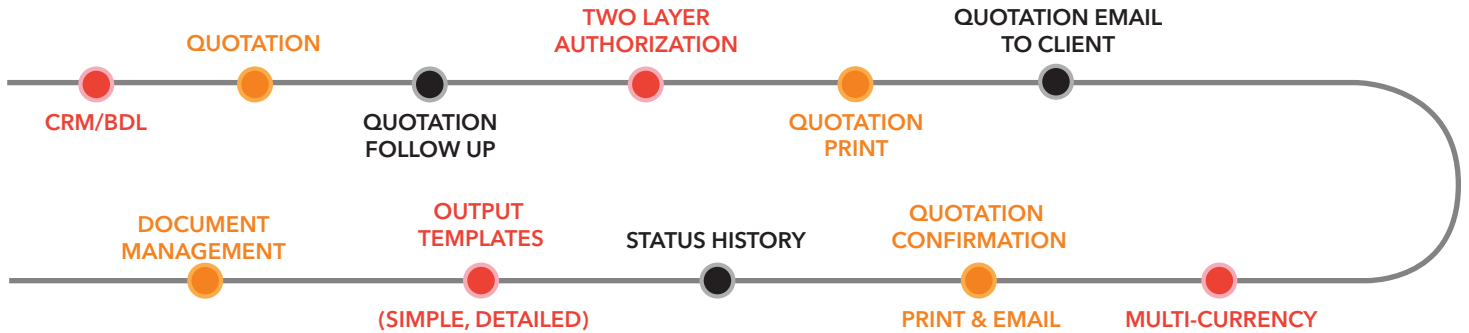

PRODUCTIVITY TRACKING

Track production to manage timely delivery

BARCODE SCANNING

Scan barcodes from a mobile device at all the stages of production

EMAIL PROCUREMENT

Auto generate purchase orders and email to suppliers directly from the ERP

DOCUMENT MANAGEMENT

Digitalise all your documents, manage and share securely, go paperless and reduce cost

MANAGE DELIVERY

Track your partial and full deliveries with all consumable items till they reach on-site

DWERP Features & Functionalities

CRM/BDL

QUOTATION

PROJECT

PROCUREMENT/ PURCHASE ORDER

DWERP Features & Functionalities

STOCK CONTROL

PRODUCTION TRACKING

DELIVERY NOTE

MOBILE SCANNING APP

INVOICE

Live Dashboard at a Glance

Business Intelligence

In the world of fenestration, precision and efficiency drive success. Introducing DW-ERP – your comprehensive solution for a window into improved business management.