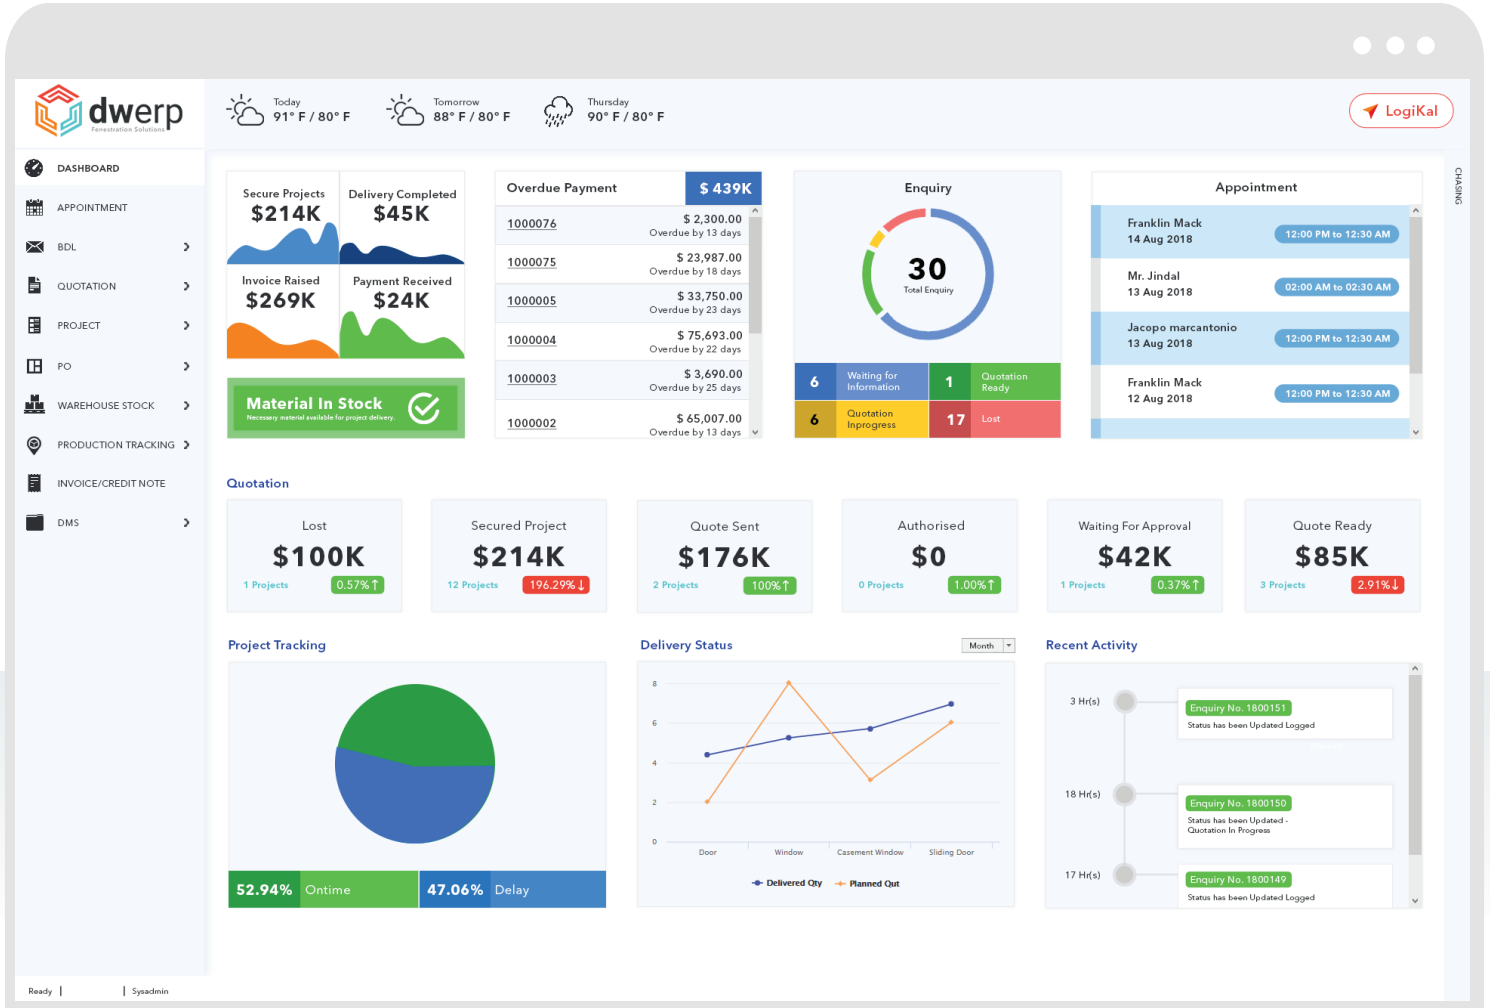

Fenestration **ERP** Solution

21ST CENTURY

AUTOMATION

FOR DOOR, WINDOW & FAÇADE INDUSTRY

An Enterprise Resource Planning Platform

Salient Features of DWERP

CRM/BDL

Access your client's information / communication

PRODUCTIVITY TRACKING

Track production to manage timely delivery

BARCODE SCANNING

Scan barcodes from a mobile device at all the stages of production

EMAIL PROCUREMENT

Auto generate purchase orders and email to suppliers directly from the ERP

DWERP Features & Functionalities

CRM/BDL

QUOTATION

PROJECT

PROCUREMENT/ PURCHASE ORDER

DWERP Features & Functionalities

STOCK CONTROL

PRODUCTION TRACKING

DELIVERY NOTE

MOBILE SCANNING APP

INVOICE

Live Dashboard at a Glance

Business Intelligence

In the world of fenestration, precision and efficiency drive success. Introducing DW-ERP – your comprehensive solution for a window into improved business management.