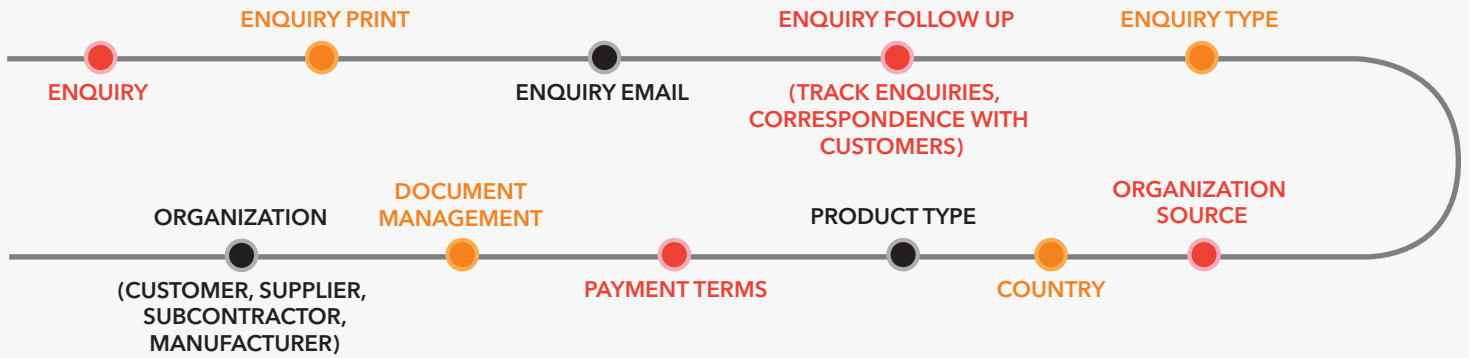

PRODUCTIVITY TRACKING

Track production to manage timely delivery

BARCODE SCANNING

Scan barcodes from a mobile device at all the stages of production

EMAIL PROCUREMENT

Auto generate purchase orders and email to suppliers directly from the ERP

DOCUMENT MANAGEMENT

Digitalise all your documents, manage and share securely, go paperless and reduce cost

MANAGE DELIVERY

Track your partial and full deliveries with all consumable items till they reach on-site

DWERP Features & Functionalities

CRM/BDL

QUOTATION

PROJECT

PROCUREMENT/ PURCHASE ORDER

DWERP Features & Functionalities

STOCK CONTROL

PRODUCTION TRACKING

DELIVERY NOTE

MOBILE SCANNING APP

INVOICE

Live Dashboard at a Glance

Business Intelligence

In the world of fenestration, precision and efficiency drive success. Introducing DW-ERP – your comprehensive solution for a window into improved business management.